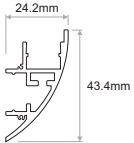

- CORNISE aluminium profile ideal for cove & frame lighting.
- Suitable for use on walls or ceilings.
- Special design for homogeneous lighting.
- Available also in RAL colours upon request.

Image	Code	Description	Length	Design-Detail
	PRF.057 PRFW057	CORNISE alum.prof. / Anodized CORNISE alum.prof. / White painted	2m 2m	
	PRF.058	BASE PROFILE	2m	
	COV.023 COV.024 COV.025 COV.026 COV.038	POLYCARBONATE MILKY COVER POLYCARBONATE MILKY SATIN COVER POLYCARBONATE RULED COVER POLYCARBONATE CLEAR COVER POLYCARBONATE BLACK SATIN COVER	2m 2m 2m 2m 2m	
	COV.018 COV.017 COV.007	POLYCARBONATE CLEAR COVER POLYCARBONATE OPAL COVER PMMA FROSTED COVER	2m 2m 2m	
	CAP095 CAPW095	END CAP / Anodized END CAP / White painted		